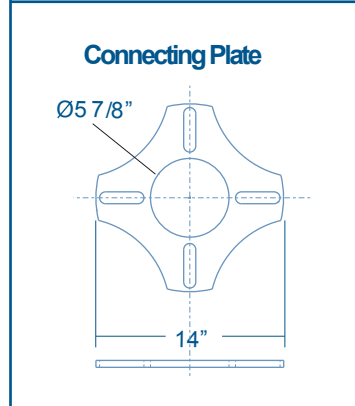

ACCESSORIES

DECORATIVE ALUMINUM POSTS ORDERING GUIDE

TENON STYLE	
Regular Tenon 3"x3" TR	Decorative Tenon TD

GFCI RECEPTACLE	
GFCI	

FIXED BANNER ARM - 4" / 5" / 6"	LOWER GFCI CAST AL. RECEPTACLE
BA	GFLR

MTG METHOD			
Anchored Base	AN	Direct Burial Stud	DB
		Front View	Side View

NOT AVAILABLE FOR
Park Avenue, Santa Fe, Virginia, Cap400 and Denver Base.

BREAK AWAY BANNER ARM	
BAW	

COLOR CODES											
Textured Black	BKTX	Satin Black	BKST	White	WH	Bronze	BZ	Grey	GY	Hartford Green	GNHF
ORDERING NUMBER											
Pole Ht - Base Style / Shaft Dia.- Wall Thickness / Shaft Style / Tenon Style / Accessories / Color / Mtg Method											
14 AB4 / 5 - B / FE / TR / GFCI - BAW / BKST / AB											

This number represents a 14' pole with an Albany 400 base with a 5" diameter by 0.156" wall thickness; fluted straight extruded shaft, regular 3" tenon, GFCI on upper portion of shaft and a Break Away Banner Arm; Polyester Powder Coating Black Satin in color and anchored base as mounting method.