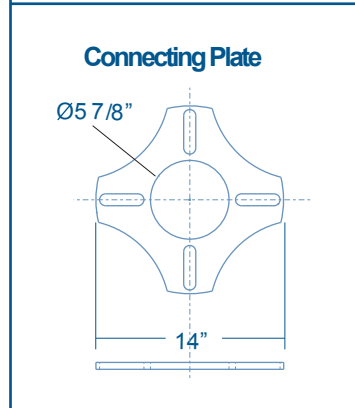

ACCESSORIES

DECORATIVE ALUMINUM POSTS ORDERING GUIDE

TENON STYLE	
Regular Tenon 3"x3" TR	Decorative Tenon TD

GFCI RECEPTACLE	
GFCI	

FIXED BANNER ARM - 4" / 5" / 6"	LOWER GFCI CAST AL. RECEPTACLE
BA	GFLR

MTG METHOD			
Anchored Base	AN	Direct Burial Stud	DB
		Front View	Side View

ORDERING NUMBER

Pole Ht - Base Style / Shaft Dia.- Wall Thickness / Shaft Style / Tenon Style / Accessories / Color / Mtg Method

14 AB4 / 5 - B / FE / TR / GFCI - BAW / BKST / AB

This number represents a 14' pole with an Albany 400 base with a 5" diameter by 0.156" wall thickness; fluted straight extruded shaft, regular 3" tenon, GFCI on upper portion of shaft and a Break Away Banner Arm; Polyester Powder Coating Black Satin in color and anchored base as mounting method.